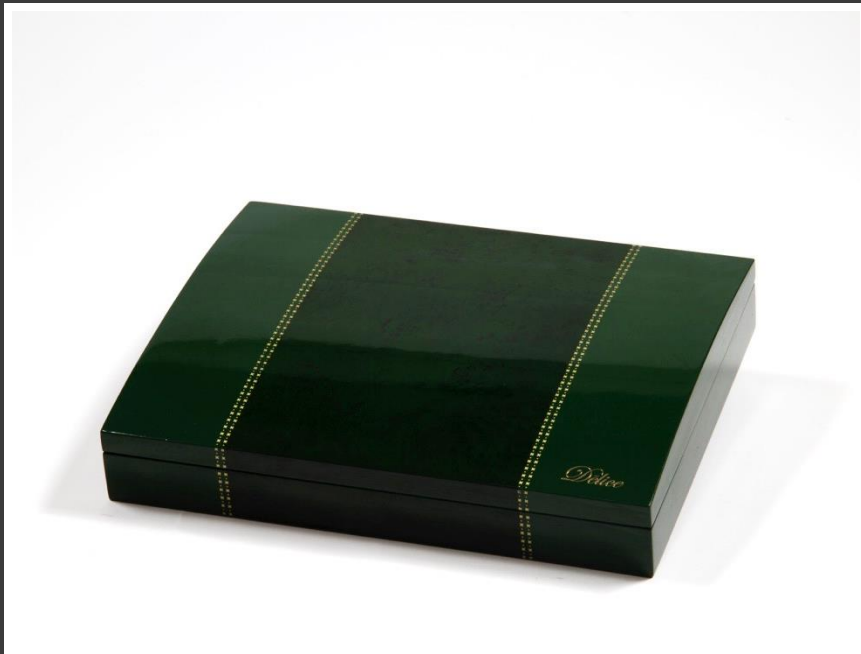

The classic noblesse green

Party 1 green classic noblesse 48 pcs

Retail : 425 AED

Corporate : 325 AED