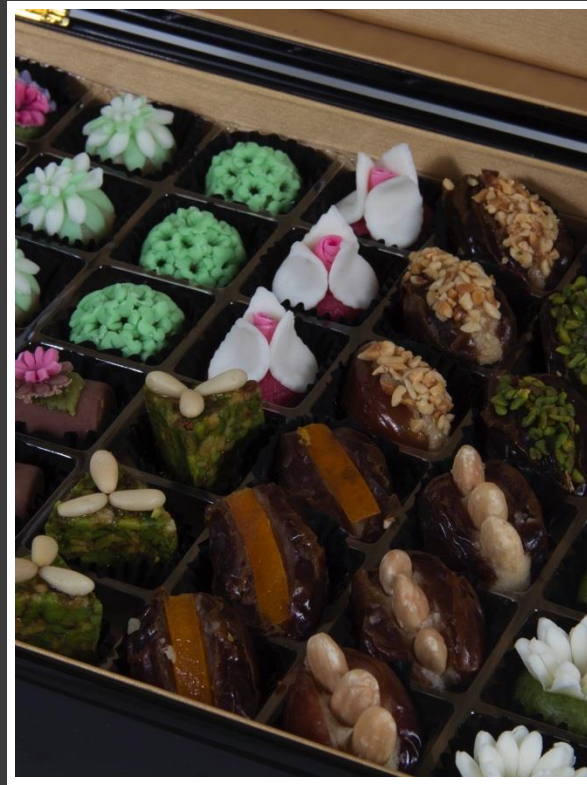

Mix salty macaroon

Salty macaroon sea food
avocado

Salty macaroon salmon mousse
40 pcs /kg
370 dh

Salty macaroon salmon
40 pcs /kg
370 dh

Roule mix
60 pcs /kg
350 dh

Roule salmon spinach
60 pcs /kg
350 dh

All our boxes are carefully filled with plain or stuffed dates ,sweets, chocolate ,macaroon or Turkish delights